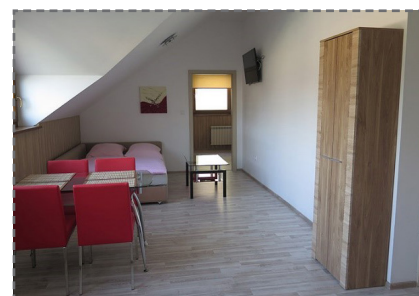

PENZION FRYŠTÁTSKÁ CHALUPA WWW.NAFRYSTATSKE.CZ

Penzion Fryštátská Chalupa provides cozy apartments with modern equipment which are located just 200 m to the faculty building.

- 📍 Fryštátská 165, 733 01 Karviná
- ☎ [+420] 604 502 194, 596 313 545
- ✉ info@nafrystatske.cz
- 🛏 4 luxury apartments
- 💰 double room: CZK 1 280 / 1 night (VAT inc.)