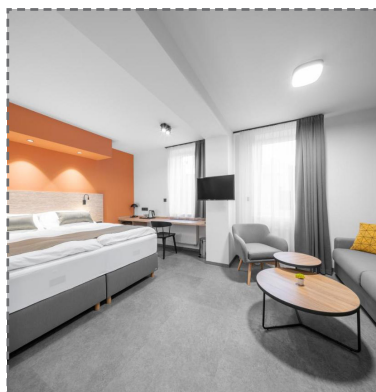

HOTEL DIANA

WWW.HOTELKARVINA.CZ

A newly opened hotel located the nearest to our faculty (approx. 100 meters) offers modern well equipped rooms.

-  Univerzitní nám. 1935, 733 01 Karviná-Fryštát
-  [+420] 732 948 234
-  info@hotelkarvina.cz
-  19 double rooms
-  double room: CZK 1 800 – 2 200 / 1 night (breakfast, VAT inc.)
-  apartment: CZK 2 600 / 1 night (breakfast, VAT inc.)