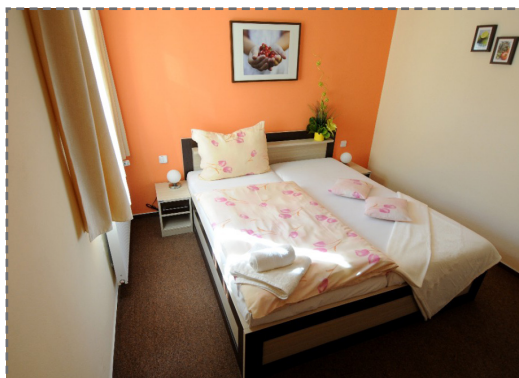

HOTEL DARKOV

WWW.HOTELDARKOV.COM

The hotel is located in the spa area of Karvina approx. 1 km from the faculty.

- Lázeňská 254, 735 03 Karviná
- [+420] 596 313 807, 724 155 455
- darkovhotel@seznam.cz
- 11 double rooms, 1 triple room
- double room: CZK 900 /1 night (with breakfast, VAT inc.)
- single room: CZK 800 /1 night (with breakfast, VAT inc.)