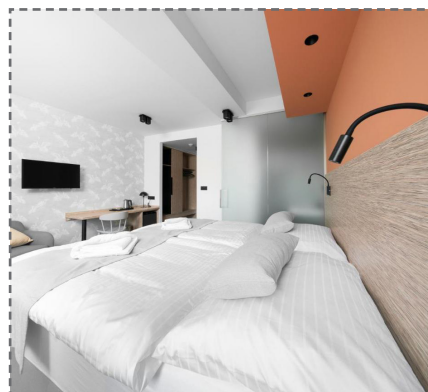

HOTEL DIANA

WWW.HOTELKARVINA.CZ

A newly opened hotel located the nearest to our faculty (approx. 100 meters) offers modern well equipped rooms.

-  Univerzitní nám. 1935, 733 01 Karviná-Fryštát
-  [+420] 732 948 234
-  info@hotelkarvina.cz
-  19 double rooms
-  double room: CZK 1 800 – 2 200 / 1 night (breakfast, VAT inc.)
-  apartment: CZK 2 600 / 1 night (breakfast, VAT inc.)