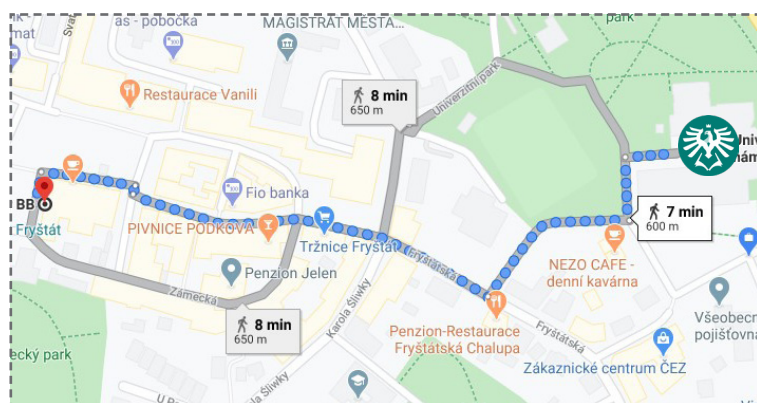

HOTEL NA FRYŠTÁTSKÉ

WWW.NAFRYSTATSKE.CZ

Hotel Na Fryštátské is located in a quiet area 5 minutes walk (450 m) to the faculty building.

- 📍 Fryštátská 202/64, 733 01 Karviná-Fryštát
- ☎ [+420] 604 502 194, 596 313 545
- ✉ info@nafrystatske.cz
- 🛏 11 double rooms, 3 triple rooms, 2 apartments
- 💰 double room: CZK 1 280 / 1 night (VAT inc.)
- 💰 apartment: CZK 1 350 / 1 night (VAT inc.)

PENZION ALDO

WWW.PENZIONALDO.CZ

Penzion Aldo is located on the main square in the center of Karvina which is situated only 10 minutes walk to the faculty building.

- 📍 Masarykovo náměstí 8, 733 01 Karviná-Fryštát
- ☎ [+420] 731 311 819
- 📧 info@penzionaldo.cz
- 🛏 4 double rooms
- 💰 double room: CZK 1 280 / 1 night (breakfast, VAT inc.)