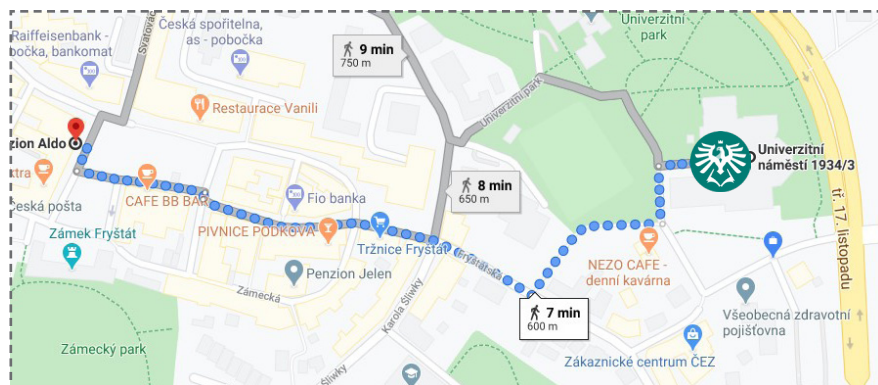

APARTMANY BB

WWW.BOOKING.COM

Luxurious and spacious apartments next to an Italian restaurant are situated on the main square only 500 m to the faculty building.

- 📍 Masarykovo nám. 94, 733 01 Karviná
- ☎ [+420] 775 721 411
- 📧 apartmanybb@cafebbbar.cz
- 🛏 2 apartments
- 💰 apartment: CZK 1 450 / 1 night (breakfast, VAT inc.)

PENZION ALDO

WWW.PENZIONALDO.CZ

Penzion Aldo is located on the main square in the center of Karvina which is situated only 10 minutes walk to the faculty building.

- 📍 Masarykovo náměstí 8, 733 01 Karviná-Fryštát
- ☎ [+420] 731 311 819
- 📧 info@penzionaldo.cz
- 🛏 4 double rooms
- 💰 double room: CZK 1 280 / 1 night (breakfast, VAT inc.)