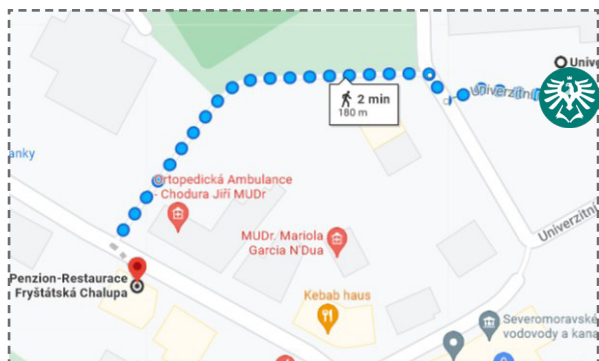

PENZION FRYŠTÁTSKÁ CHALUPA WWW.NAFRYSTATSKE.CZ

Penzion Fryštátská Chalupa provides cozy apartments with modern equipment which are located just 200 m to the faculty building.

- 📍 Fryštátská 165, 733 01 Karviná
- ☎ [+420] 604 502 194, 596 313 545
- ✉ info@nafrystatske.cz
- 🛏 4 luxury apartments
- 💰 double room: CZK 1 280 / 1 night (VAT inc.)