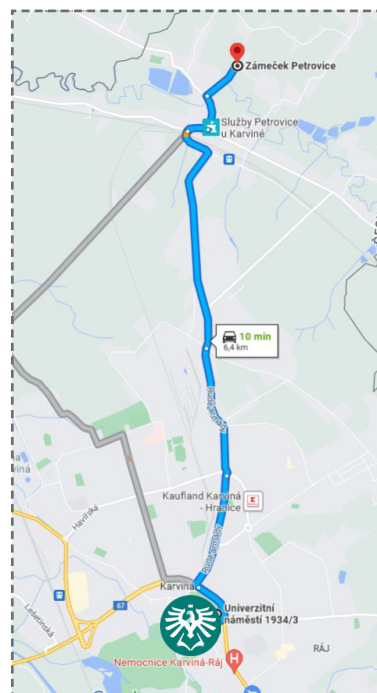

CHATEAU PETROVICE

WWW.ZAMECEK-PETROVICE.CZ

The luxury hotel with wellness offering excellent services is located 6 km from the faculty.

- Prstná 1, 735 72 Petrovice u Karviné
- [+420] 606 740 810
- info@zamecek-petrovice.cz
- 34 double rooms
- double room: CZK 2 500 /1 night (breakfast, VAT inc.)
- deluxe double room: CZK 2 700 /1 night (breakfast, VAT inc.)