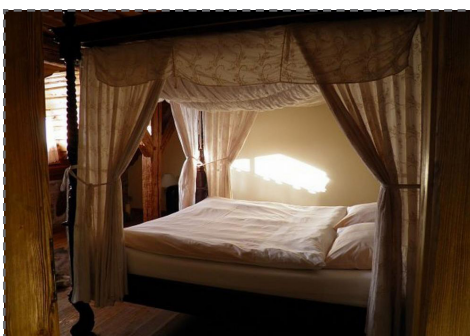

HOTEL DVŮR OLŠINY

WWW.DVUROLSINY.CZ

The hotel in a building from the 18th century is located on the edge of Karvina, approximately 4.5 km from the faculty.

- 17, Olšiny 59, 733 01 Karviná
- [+420] 605 446 608
- hotel@dvurolsiny.cz
- two single rooms, two double rooms, one triple room, one luxury apartment, family apartment and multi-bed rooms for 20 people
- double room: CZK 1 800 / 1 night (breakfast, VAT inc.)
- apartment deluxe: CZK 2 700 / 1 night (breakfast, VAT inc.)