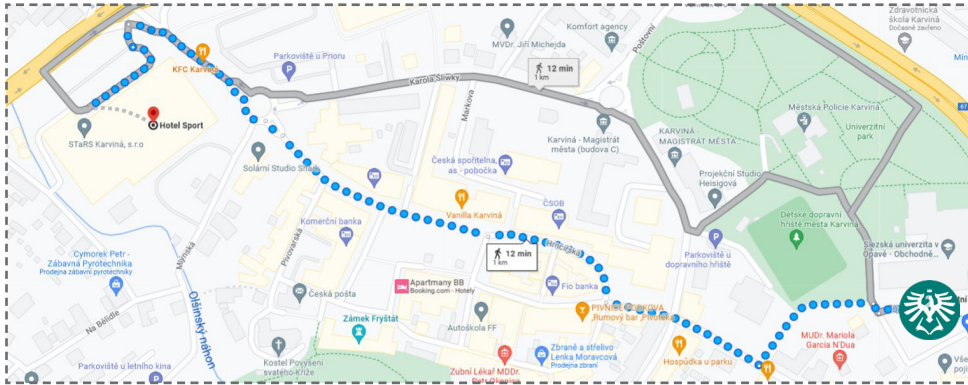

Accommodation in Karviná

All accommodation possibilities listed below are situated
in Karviná or near the town.

**SILESIAN
UNIVERSITY**
SCHOOL OF BUSINESS
ADMINISTRATION IN KARVINA

HOTEL SPORT

WWW.STARS-KARVINA.CZ

Hotel Sport is a typical city-style hotel situated in the city centre of Karvina about 10 minutes walk (750 m) to the faculty building.

-  Karola Šliwky 783/2a, 733 01 Karviná - Fryštát
-  [+420] 596 312 278, 596 324 492
-  hotel@stars-karvina.cz
-  20 double rooms, 4 apartments
-  double room: CZK 1 190 / 1 night (breakfast, VAT inc.)
-  apartment: CZK 1 490 / 1 night (breakfast, VAT inc.)

PENZION ALDO

WWW.PENZIONALDO.CZ

Penzion Aldo is located on the main square in the center of Karvina which is situated only 10 minutes walk to the faculty building.

- 📍 Masarykovo náměstí 8, 733 01 Karviná-Fryštát
- ☎ [+420] 731 311 819
- 📧 info@penzionaldo.cz
- 🛏 4 double rooms
- 💰 double room: CZK 1 280 / 1 night (breakfast, VAT inc.)

HOTEL DVŮR OLŠINY

WWW.DVUROLSINY.CZ

The hotel in a building from the 18th century is located on the edge of Karvina, approximately 4.5 km from the faculty.

-  17, Olšiny 59, 733 01 Karviná
-  [+420] 605 446 608
-  hotel@dvurolsiny.cz
-  two single rooms, two double rooms, one triple room, one luxury apartment, family apartment and multi-bed rooms for 20 people
-  double room: CZK 1 800 / 1 night (breakfast, VAT inc.)
-  apartment deluxe: CZK 2 700 / 1 night (breakfast, VAT inc.)