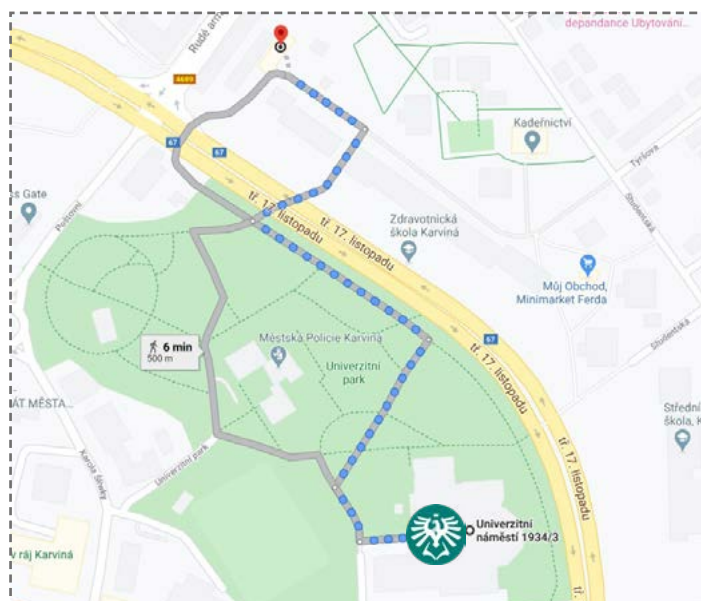

APARTMENT NA STUDENTSKÉ

WWW.BOOKING.COM

The apartment with garden is located approximately 500 meters from the faculty.

- 📍 Studentská 2384/16a, 735 01 Karviná
- ☎️ [+420] 222 539 539
- 🏠 1 apartment
- 💰 1 apartment: CZK 1 900 / 1 night (VAT inc.)