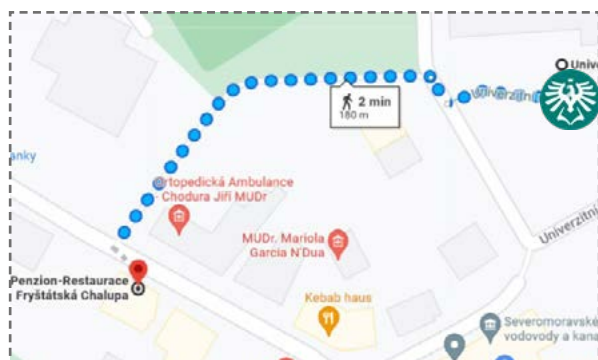

PENZION FRYŠTÁTSKÁ CHALUPA WWW.NAFRYSTATSKE.CZ

Penzion Fryštátská Chalupa provides cozy apartments with modern equipment which are located just 200 m to the faculty building.

- Fryštátská 165, 733 01 Karviná
- [+420] 604 502 194, 596 313 545
- info@nafrystatske.cz
- bed 4 luxury apartments
- double room: CZK 1 500 / 1 night (VAT inc.)