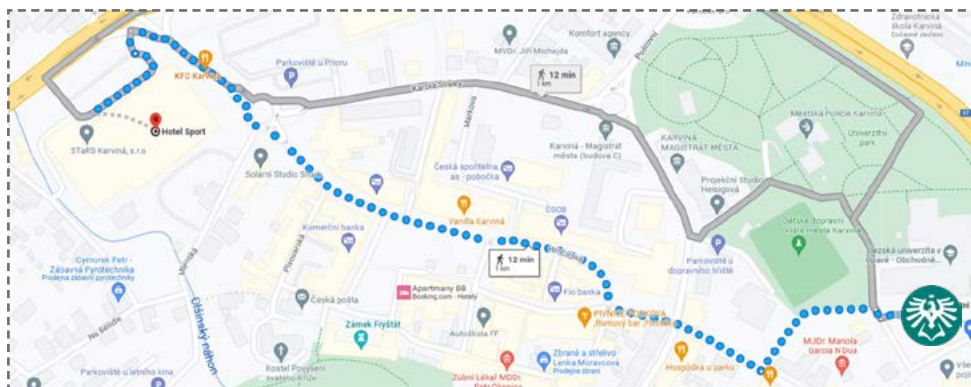

# HOTEL NA FRYŠTÁTSKÉ

[WWW.NAFRYSTATSKE.CZ](http://WWW.NAFRYSTATSKE.CZ)

Hotel Na Fryštátské is located in a quiet area 5 minutes walk (450 m) to the faculty building.

-  Fryštátská 202/64, 733 01 Karviná-Fryštát
-  [+420] 604 502 194, 596 313 545
-  [info@nafrystatske.cz](mailto:info@nafrystatske.cz)
-  bed 11 double rooms, 3 triple rooms, 2 apartments
-  double room: CZK 1 700 / 1 night (VAT inc.)
-  apartment: CZK 1 800 / 1 night (VAT inc.)

# CHATEAU PETROVICE

[WWW.ZAMECEK-PETROVICE.CZ](http://WWW.ZAMECEK-PETROVICE.CZ)

The luxury hotel with wellness offering excellent services is located 6 km from the faculty.

-  Prstná 1, 735 72 Petrovice u Karviné
-  [+420] 606 740 810
-  [info@zamecek-petrovice.cz](mailto:info@zamecek-petrovice.cz)
-  34 double rooms
-  double room: CZK 2 600 / 1 night (breakfast, VAT inc.)
-  deluxe double room: CZK 2 900 / 1 night (breakfast, VAT inc.)

# HOTEL SPORT

[WWW.STARS-KARVINA.CZ](http://WWW.STARS-KARVINA.CZ)

Hotel Sport is a typical city-style hotel situated in the city centre of Karviná about 10 minutes walk (750 m) to the faculty building.

-  Karola Šliwky 783/2a, 733 01 Karviná - Fryštát
-  [+420] 596 312 278, 596 324 492
-  [hotel@stars-karvina.cz](mailto:hotel@stars-karvina.cz)
-  20 double rooms, 4 apartments
-  double room: CZK 1 350 / 1 night (breakfast, VAT inc.)
-  apartment: CZK 1 650 / 1 night (breakfast, VAT inc.)