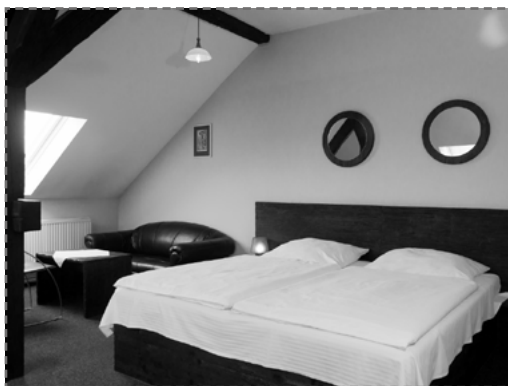

HOTEL DAKOL

WWW.HOTELDAKOL.CZ

Hotel Dakol with wellness facilities is located 6 km to the faculty building.

- Petrovice u Karviné 153, 735 72 Petrovice u Karviné
- [+420] 725 933 159
- recepce@hoteldakol.cz
- 14 double rooms
- double room: CZK 1 800 / 1 night (breakfast, VAT inc.)

**More accommodation in Karviná and its surroundings
you can find at www.booking.com.**