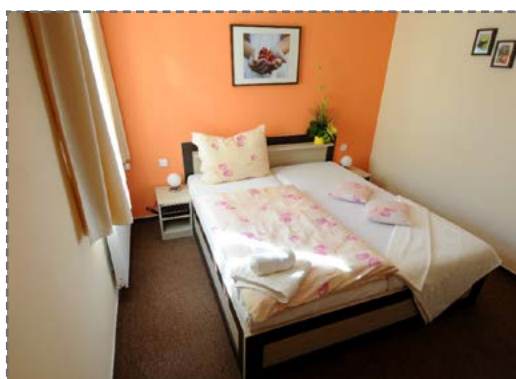

HOTEL DARKOV

WWW.HOTELDARKOV.COM

The hotel is located in the spa area of Karvina approx. 1 km from the faculty.

- Lázeňská 254, 735 03 Karviná
- [+420] 596 313 807, 724 155 455
- darkovhotel@seznam.cz
- 11 double rooms, 1 triple room
- double room: CZK 1 150 / 1 night (with breakfast, VAT inc.)
- single room: CZK 1 050 / 1 night (with breakfast, VAT inc.)