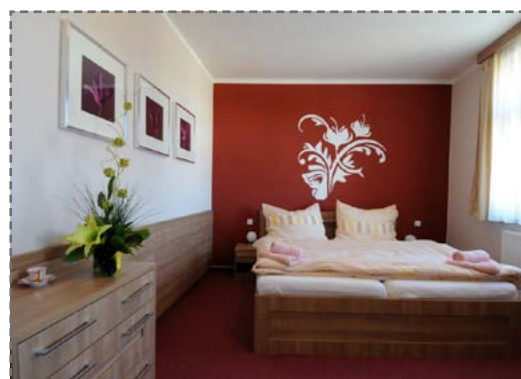

HOTEL DARKOV

WWW.HOTELDARKOV.COM

The hotel is located in the spa area of Karvina approx. 1 km from the faculty.

- Lázeňská 254, 735 03 Karviná
- [+420] 596 313 807, 724 155 455
- darkovhotel@seznam.cz
- 11 double rooms, 1 triple room
- double room: CZK 1 150 / 1 night (with breakfast, VAT inc.)
- single room: CZK 1 050 / 1 night (with breakfast, VAT inc.)