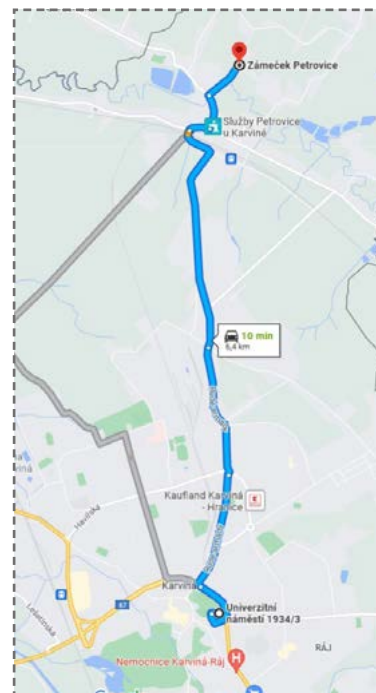

CHATEAU PETROVICE

WWW.ZAMECEK-PETROVICE.CZ

The luxury hotel with wellness offering excellent services is located 6 km from the faculty.

- Prstná 1, 735 72 Petrovice u Karviné
- [+420] 606 740 810
- info@zamecek-petrovice.cz
- 34 double rooms
- double room: CZK 2 600 / 1 night (breakfast, VAT inc.)
- deluxe double room: CZK 2 900 / 1 night (breakfast, VAT inc.)