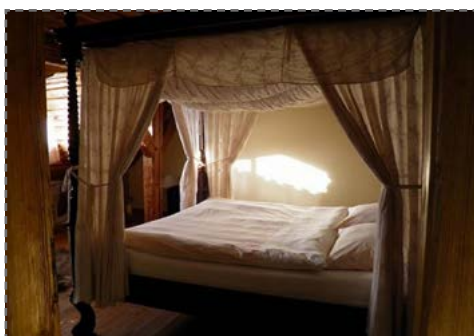

HOTEL DVŮR OLŠINY

WWW.BOOKING.COM

The hotel in a building from the 18th century is located on the edge of Karvina, approximately 4.5 km from the faculty.

- Olšiny 59, 733 01 Karviná
- [+420] 605 446 608
- hotel@dvurolsiny.cz
- two single rooms, two double rooms, one triple room, one luxury apartment, family apartment and multi-bed rooms for 20 people
- double room: approx. CZK 2 000 / 1 night (breakfast, VAT inc.)
- apartment deluxe: approx. CZK 2 900 / 1 night (breakfast, VAT inc.)