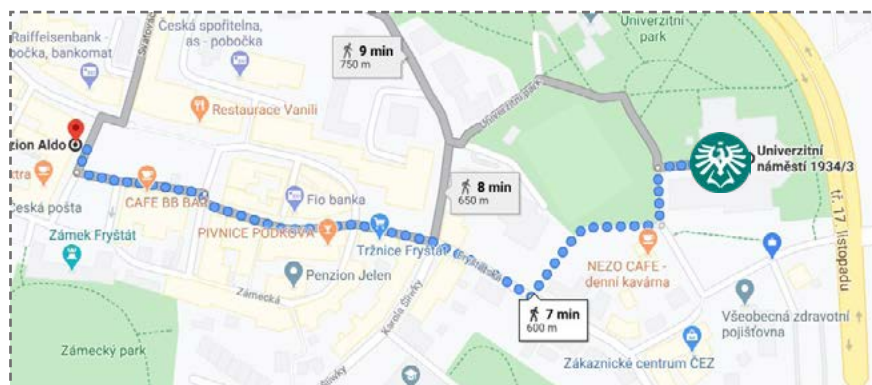

# STUDENT DORMITORY NA VYHLÍDCE

[WWW.SLU.CZ/OPF/EN/ACCOMMODATION](http://WWW.SLU.CZ/OPF/EN/ACCOMMODATION)

SBA offers accommodation at its Campus Na Vyhlídce which is situated 3 km from the faculty.

-  Na Vyhlídce 1079/1, 735 06 Karviná
-  [+420] 596 398 501
-  [soosova@opf.slu.cz](mailto:soosova@opf.slu.cz)
-  3 apartments, 3 double rooms, 3 rooms of cell-type (2 neighboring double rooms sharing a bathroom)
-  double room: CZK 650 / 1 bed / night (VAT inc.)
-  apartment: CZK 1 200 / 1 night (VAT inc.)

# PENZION ALDO

[WWW.PENZIONALDO.CZ](http://WWW.PENZIONALDO.CZ)

Penzion Aldo is located on the main square in the center of Karviná which is situated only 10 minutes walk to the faculty building.

-  Masarykovo náměstí 8, 733 01 Karviná-Fryštát
-  [+420] 731 311 819
-  [info@penzionaldo.cz](mailto:info@penzionaldo.cz)
-  4 double rooms
-  double room: CZK 1 280 / 1 night (breakfast, VAT inc.)