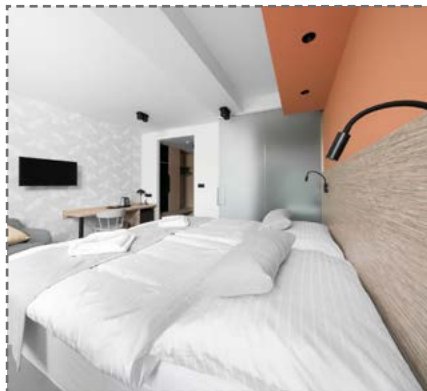

# HOTEL DIANA

[WWW.HOTELKARVINA.CZ](http://WWW.HOTELKARVINA.CZ)

A newly opened hotel located the nearest to our faculty (approx. 100 meters) offers modern well equipped rooms.

-  Univerzitní náměstí 1935/1, 733 01 Karvina
-  [+420] 732 948 234
-  [info@hotelkarvina.cz](mailto:info@hotelkarvina.cz)
-  19 double rooms
-  double room: CZK 1 900 – 2 300 / 1 night (breakfast, VAT inc.)
-  apartment: CZK 3 300 / 1 night (breakfast, VAT inc.)