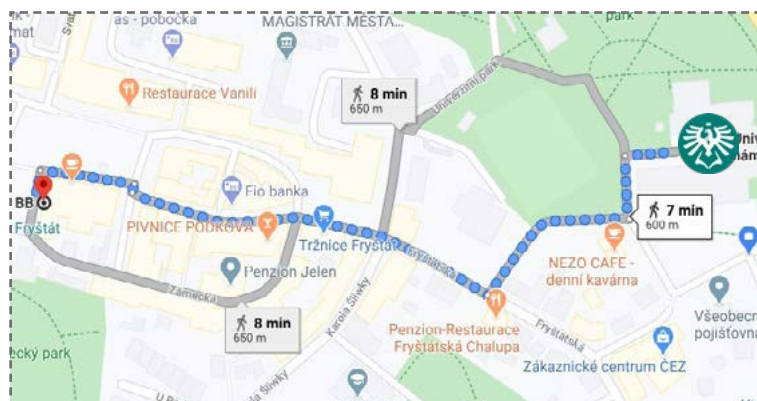

APARTMANY BB

WWW.BOOKING.COM

Luxurious and spacious apartments next to an Italian restaurant are situated on the main square only 500 m to the faculty building.

- 📍 Masarykovo nám. 94, 733 01 Karviná
- ☎️ [+420] 775 721 411
- ✉️ apartmanybb@cafebbbar.cz
- 🏠 2 apartments
- 💰 apartment: CZK 1 750 / 1 night (breakfast, VAT inc.)