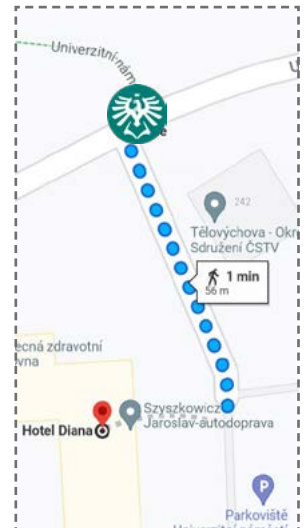

# ACCOMMODATION IN KARVINÁ

All accommodation possibilities listed below are situated  
in Karviná or near the town.

**SILESIA  
UNIVERSITY**  
SCHOOL OF BUSINESS  
ADMINISTRATION IN KARVINA

# HOTEL NA FRYŠTÁTSKÉ

[WWW.NAFRYSTATSKE.CZ](http://WWW.NAFRYSTATSKE.CZ)

Hotel Na Fryštátské is located in a quiet area 5 minutes walk (450 m) to the faculty building.

-  Fryštátská 202/64, 733 01 Karviná-Fryštát
-  [+420] 604 502 194, 596 313 545
-  [info@nafrystatske.cz](mailto:info@nafrystatske.cz)
-  bed 11 double rooms, 3 triple rooms, 2 apartments
-  double room: CZK 1 700 / 1 night (VAT inc.)
-  apartment: CZK 1 800 / 1 night (VAT inc.)

# PENZION ALDO

[WWW.PENZIONALDO.CZ](http://WWW.PENZIONALDO.CZ)

Penzion Aldo is located on the main square in the center of Karviná which is situated only 10 minutes walk to the faculty building.

-  Masarykovo náměstí 8, 733 01 Karviná-Fryštát
-  [+420] 731 311 819
-  [info@penzionaldo.cz](mailto:info@penzionaldo.cz)
-  4 double rooms
-  double room: CZK 1 280 / 1 night (breakfast, VAT inc.)